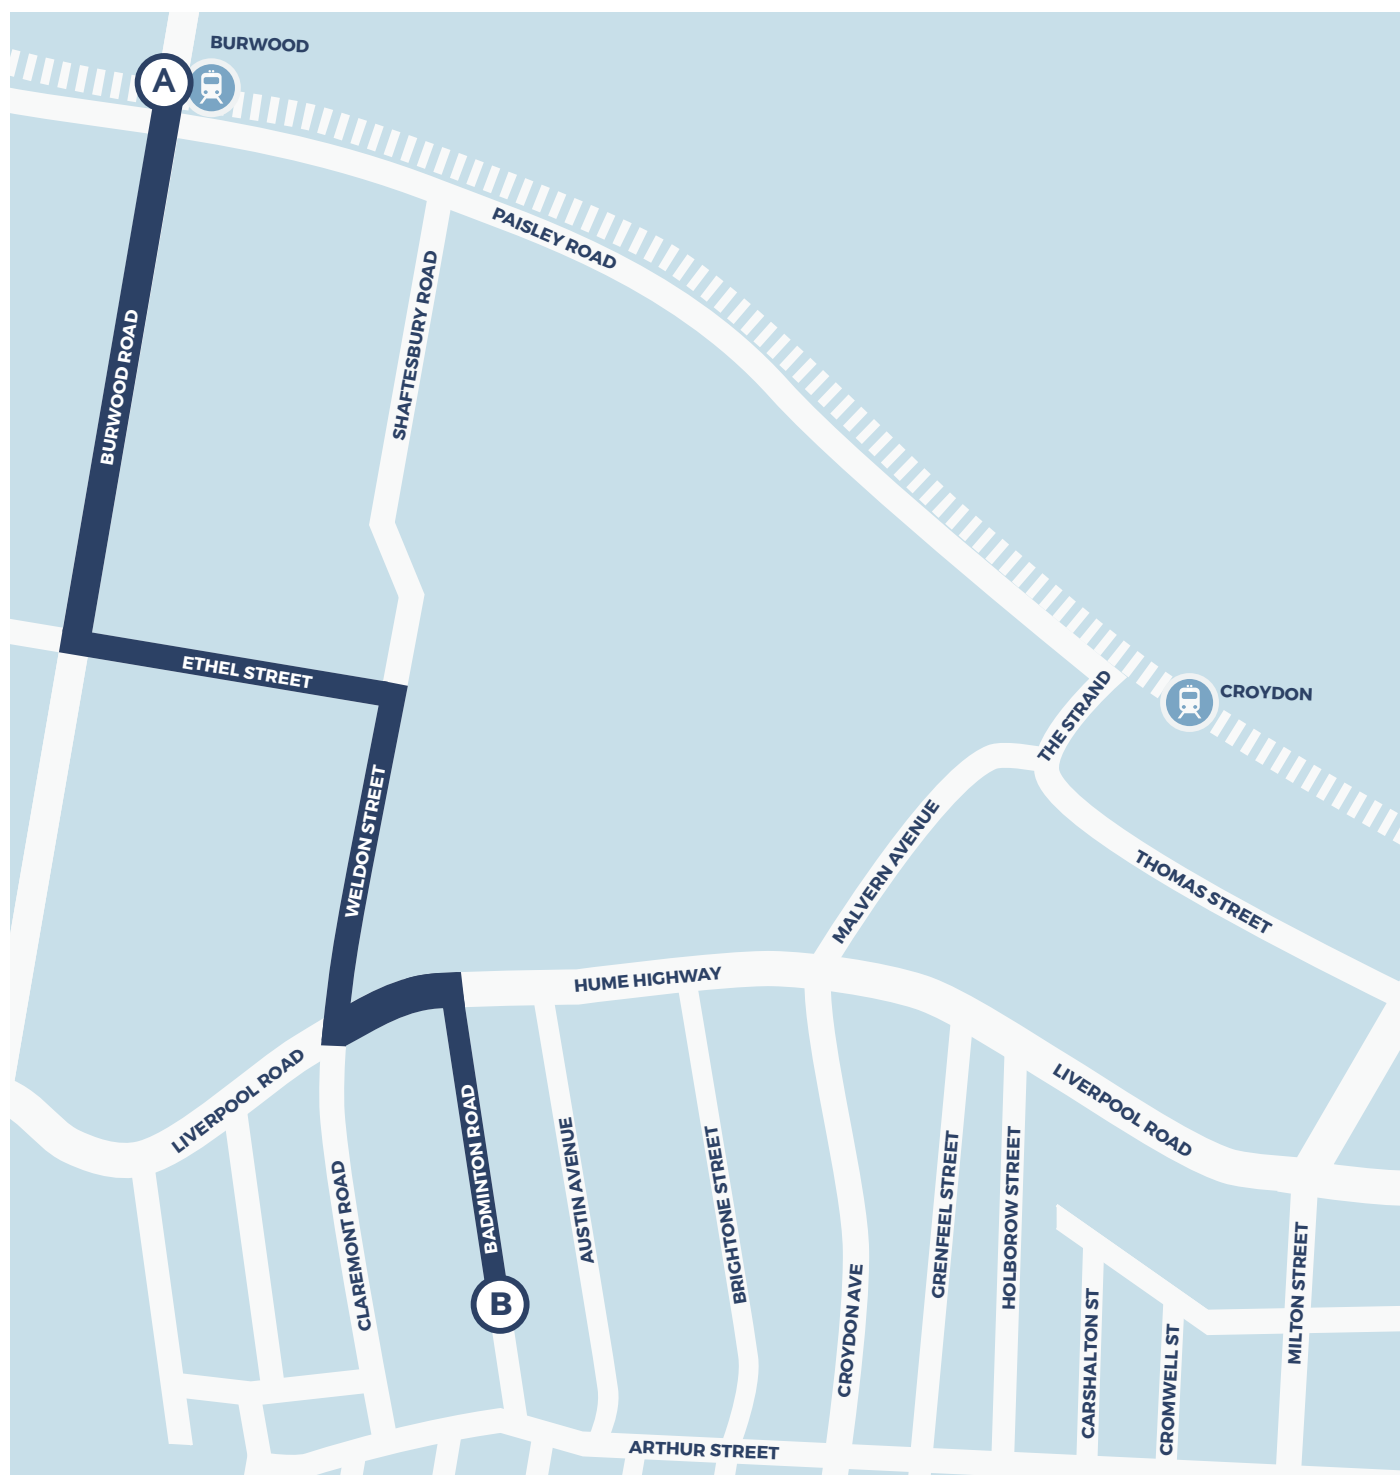

## Burwood Station to Croydon Campus

### WALKING

- > Left out of Burwood Station.
- > Walking slightly up hill go past all shops and several roads to roundabout.
- > Turn left into Ethel Street, turn right at next roundabout (Weldon Street).
- > Cross over at lights, turn left down Hume H'way/ Liverpool Road.
- > Turn right into Badminton Road, proceed to number 43.
- > Approx. walking time: 30-40 minutes.

### BUS

- > Catch the 400 bus up Burwood Road and alight just after crossing Liverpool Road.
- > Return to Liverpool Road/Hume H'way and turn right.
- > Proceed to Badminton Road (4th street on right).
- > Approx. walking time: 10mins.
- > Note: if driving, there is no right hand turn into Badminton Road, use Claremont Road.

Note: map is not to scale. From the station to Ethel Street is a longer walk than map indicates.