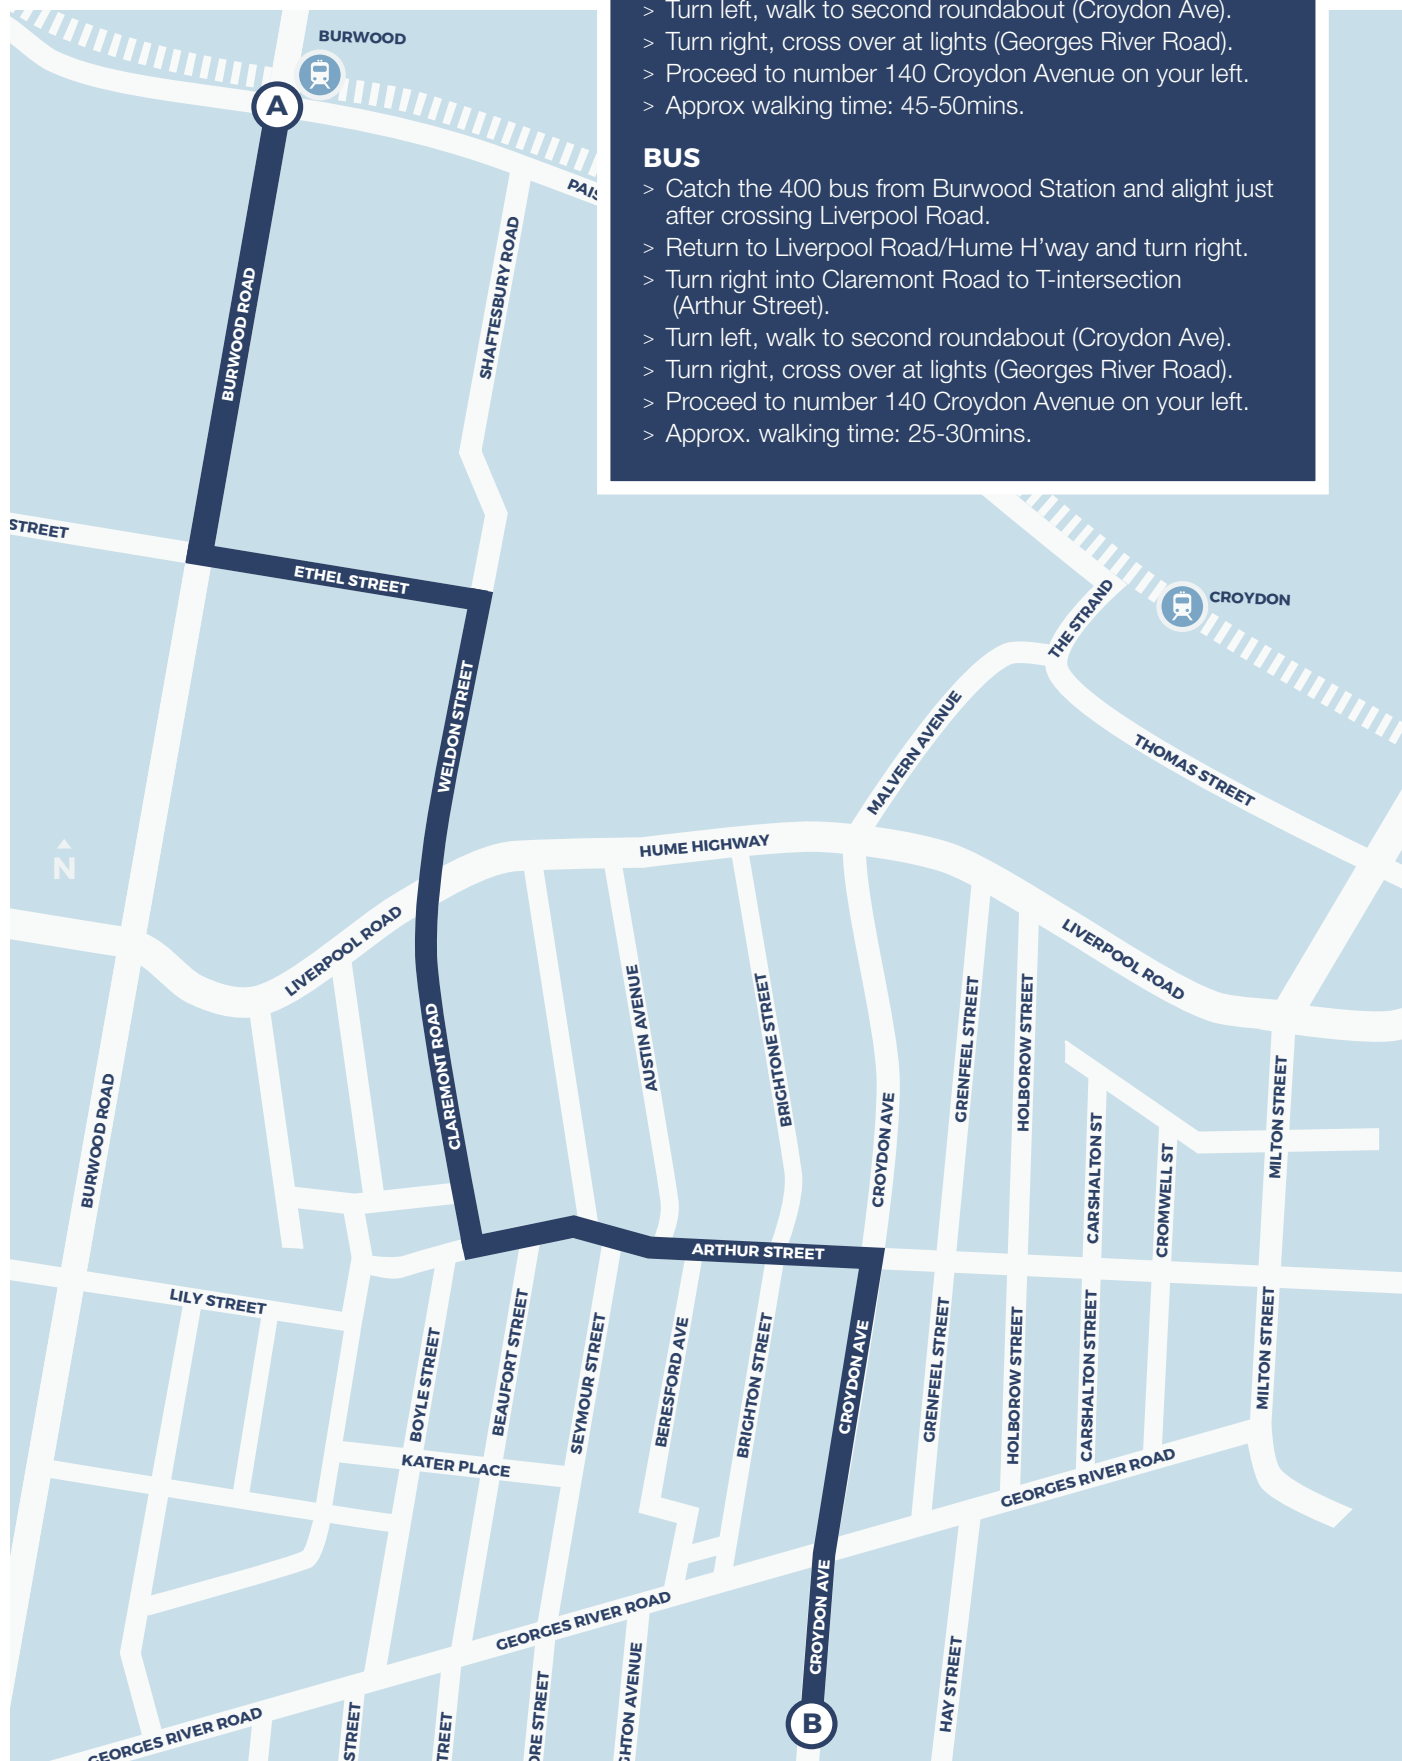

## Burwood Station to Roberts-Dale Campus

### WALKING

- > Turn left out of Burwood Station.
- > Walking slightly up hill go past all shops and several roads to roundabout.
- > Turn left into Ethel Street, turn right at next roundabout (Weldon Street).
- > Cross over at lights and continue straight ahead to T-intersection (Arthur Street).
- > Turn left, walk to second roundabout (Croydon Ave).
- > Turn right, cross over at lights (Georges River Road).
- > Proceed to number 140 Croydon Avenue on your left.
- > Approx walking time: 45-50mins.

### BUS

- > Catch the 400 bus from Burwood Station and alight just after crossing Liverpool Road.
- > Return to Liverpool Road/Hume H'way and turn right.
- > Turn right into Claremont Road to T-intersection (Arthur Street).
- > Turn left, walk to second roundabout (Croydon Ave).
- > Turn right, cross over at lights (Georges River Road).
- > Proceed to number 140 Croydon Avenue on your left.
- > Approx. walking time: 25-30mins.

Note: map is not to scale. From the station to Ethel Street is a longer walk than map indicates.