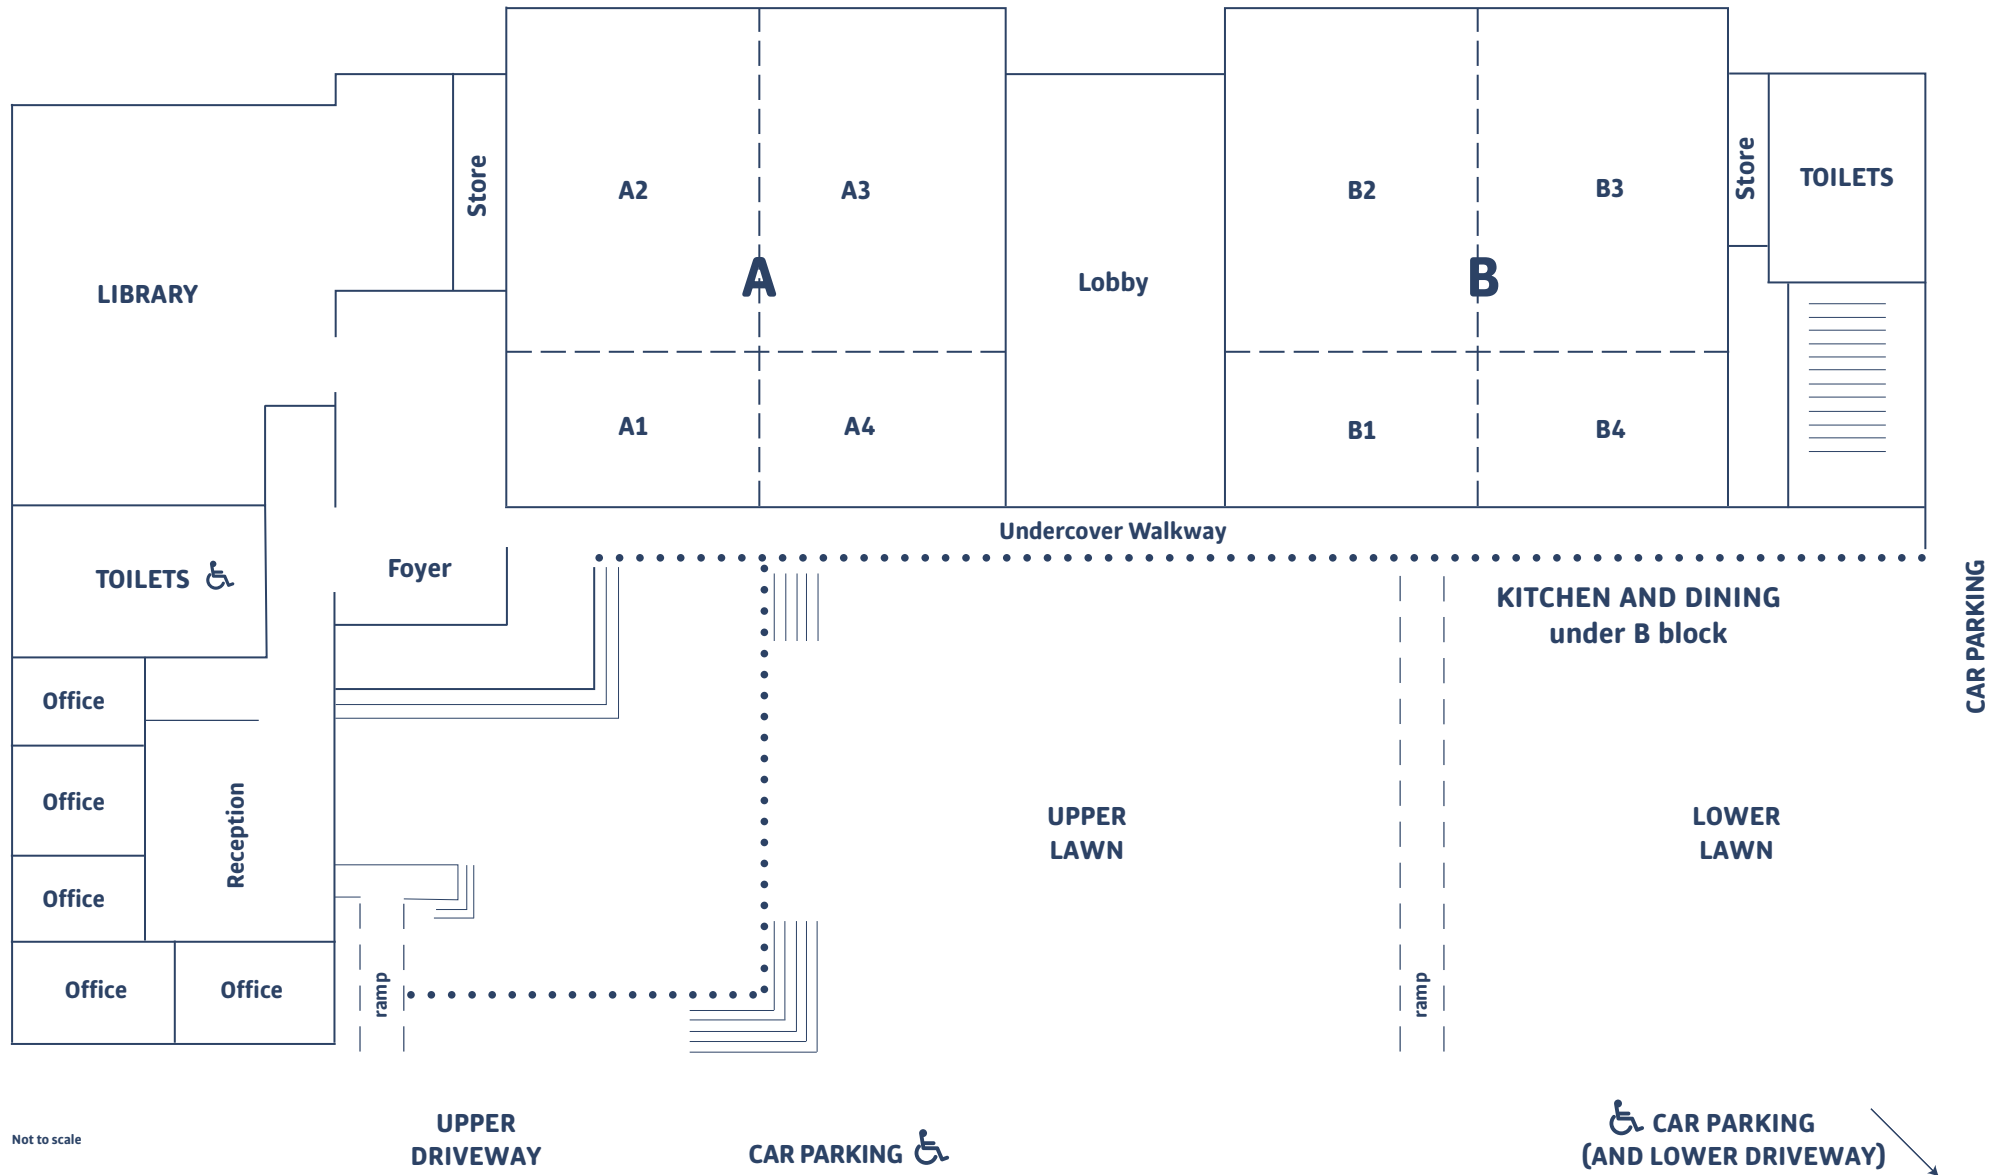

# SMBC ROBERTS-DALE CAMPUS

SYDNEY MISSIONARY & BIBLE COLLEGE

Not to scale

UPPER DRIVEWAY

CAR PARKING

CAR PARKING (AND LOWER DRIVEWAY)

140 CROYDON AVENUE

150 CROYDON AVENUE