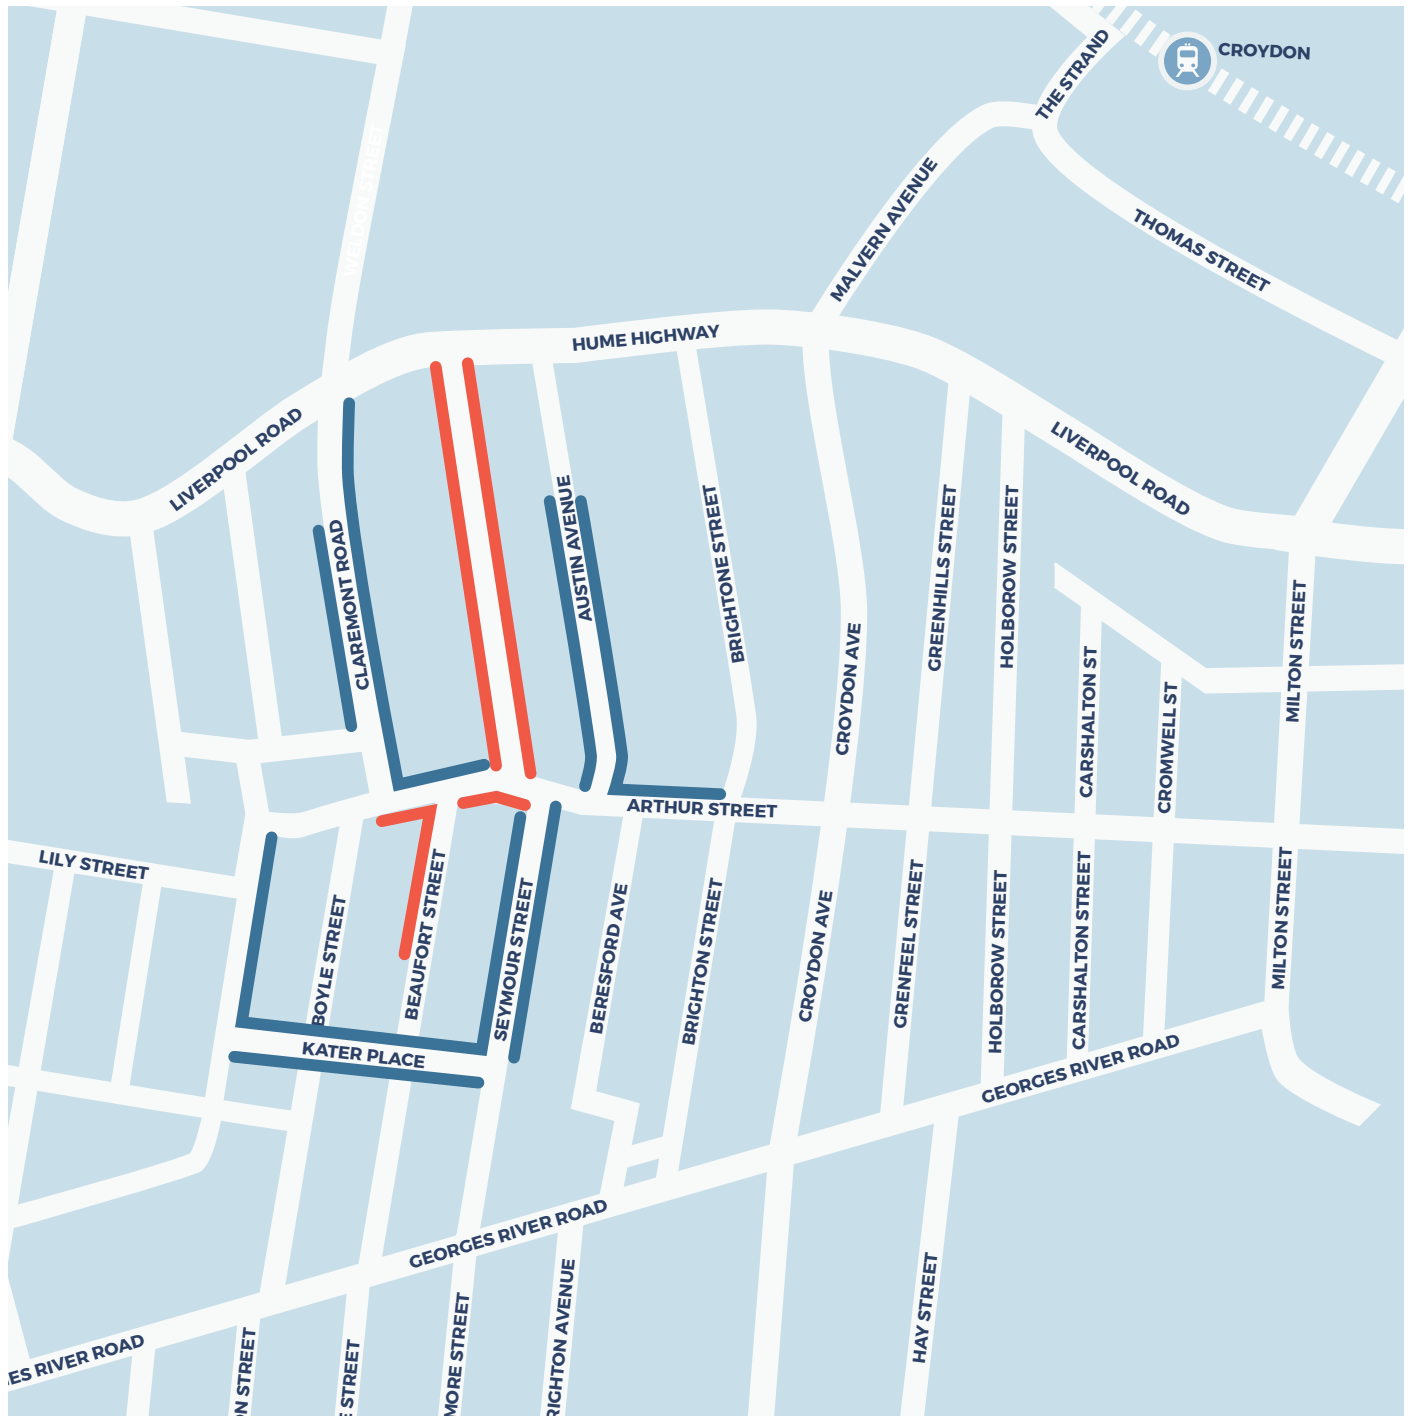

SMBC

SYDNEY MISSIONARY & BIBLE COLLEGE

Street Parking

KEY: — Strictly no parking — Suggested parking

PLEASE DO NOT PARK IN BADMINTON RD.

> In consideration of our neighbours, please do not park in Badminton Road. We suggest alternatives including Austin Avenue, Claremont Road, Kater Place, Waratah Street, Seymour Street (well back from the corner of Arthur) or wherever possible.

> Please avoid parking ANYWHERE NEAR the corner of Arthur and Beaufort Streets. It has been brought to our attention that cars have been 'keyed' after being parked near the corner of Arthur and Beaufort Streets. Please TOTALLY avoid parking in this area for your evening or day lectures.